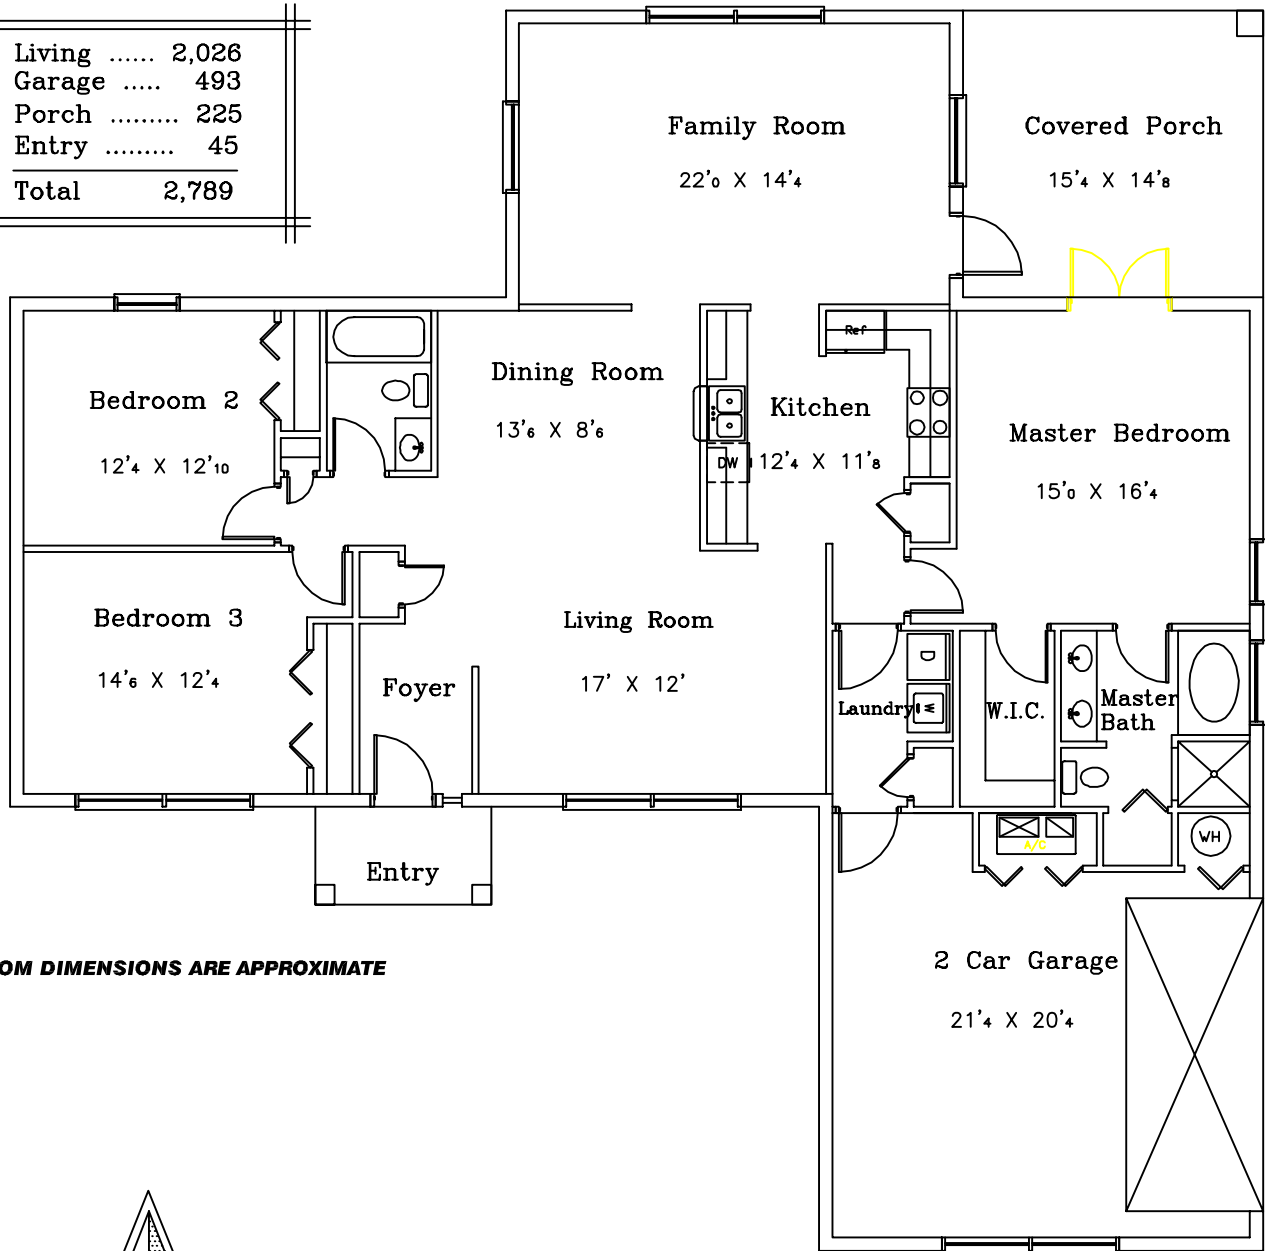

The Desoto

Living	2,026
Garage	493
Porch	225
Entry	45
Total	2,789

ROOM DIMENSIONS ARE APPROXIMATE

HOUSE CRAFT HOMES, L.L.C.

12501 U.S. HIWAY 441, ALACHUA, FL. 32615

PHONE 386-462-5323 FAX 386-462-1509 CRC 058087