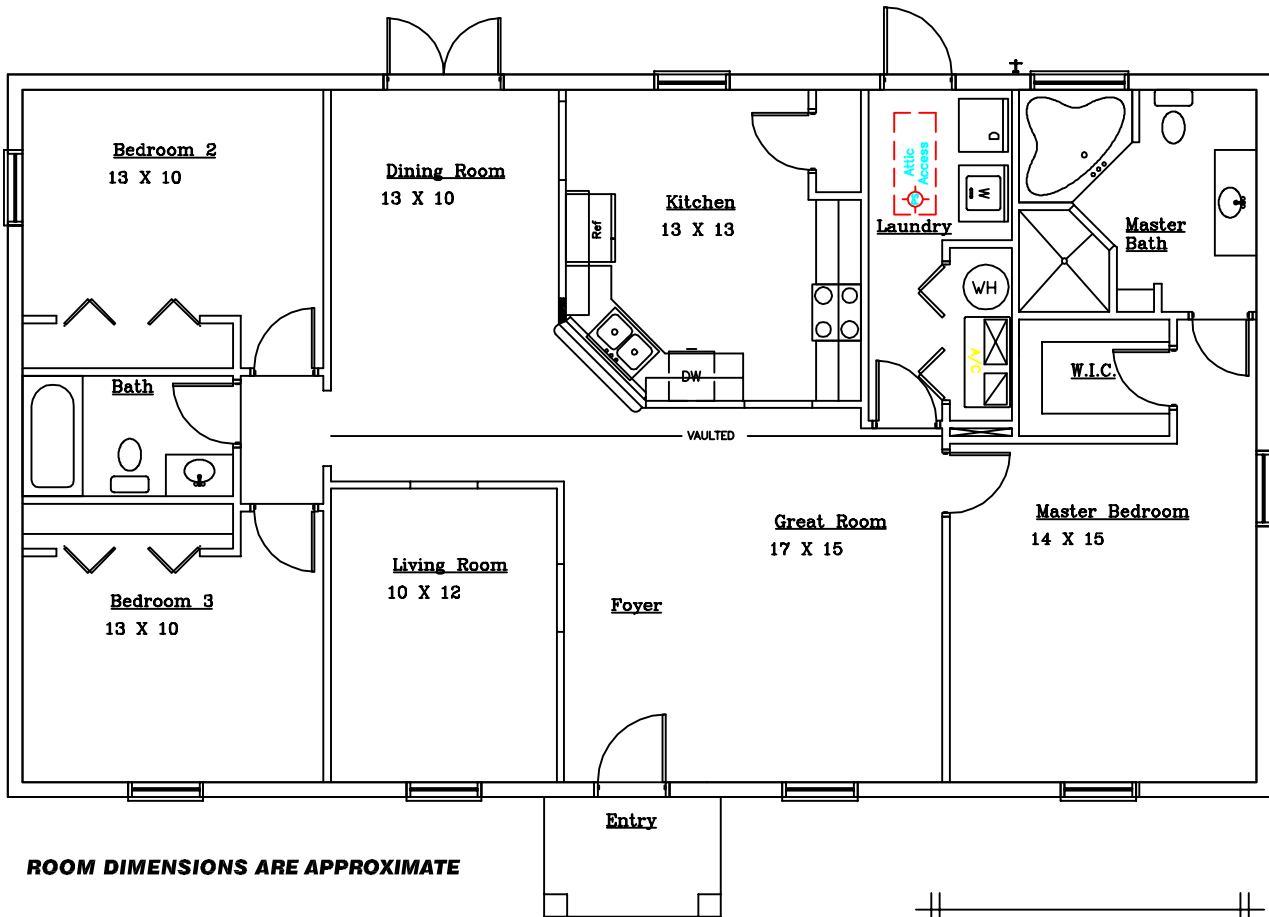

The Jackson

ROOM DIMENSIONS ARE APPROXIMATE

Living	1,793
Entry	48
Total		1,841

HOUSE CRAFT HOMES, L.L.C.

12501 U.S. HWY 441, ALACHUA, FL. 32615
 PHONE 386-462-5323 FAX 386-462-1509 CRC 058087