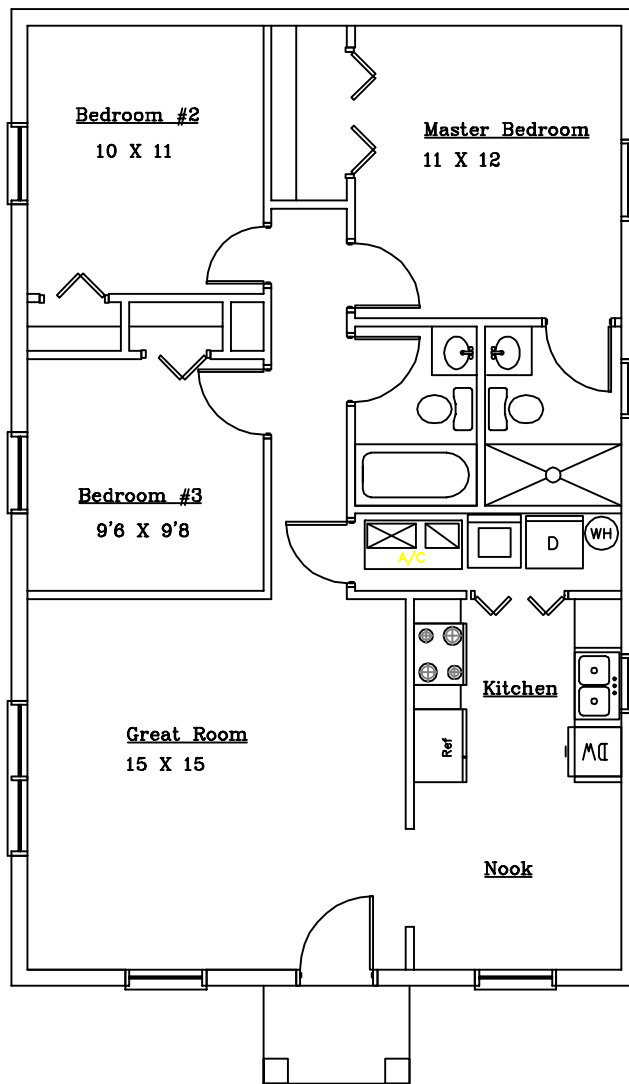

The Levy

ROOM DIMENSIONS ARE APPROXIMATE

Living	1,026
Entry	24
<hr/>	
Total	1,050

HOUSE CRAFT HOMES, L.L.C.

12501 U.S. HIWAY 441, ALACHUA, FL. 32615
 PHONE 386-462-5323 FAX 386-462-1509 CRC 058087