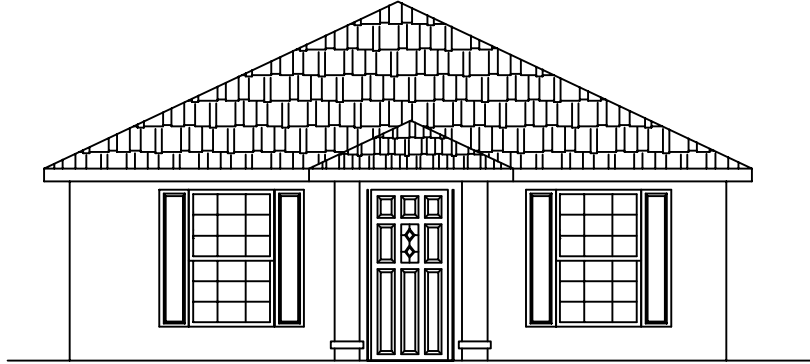

The Levy

ROOM DIMENSIONS ARE APPROXIMATE

Living	1,026
Entry	24
<hr/>	
Total	1,050

HOUSE CRAFT HOMES, L.L.C.

12501 U.S. HIWAY 441, ALACHUA, FL. 32615
 PHONE 386-462-5323 FAX 386-462-1509 CRC 058087