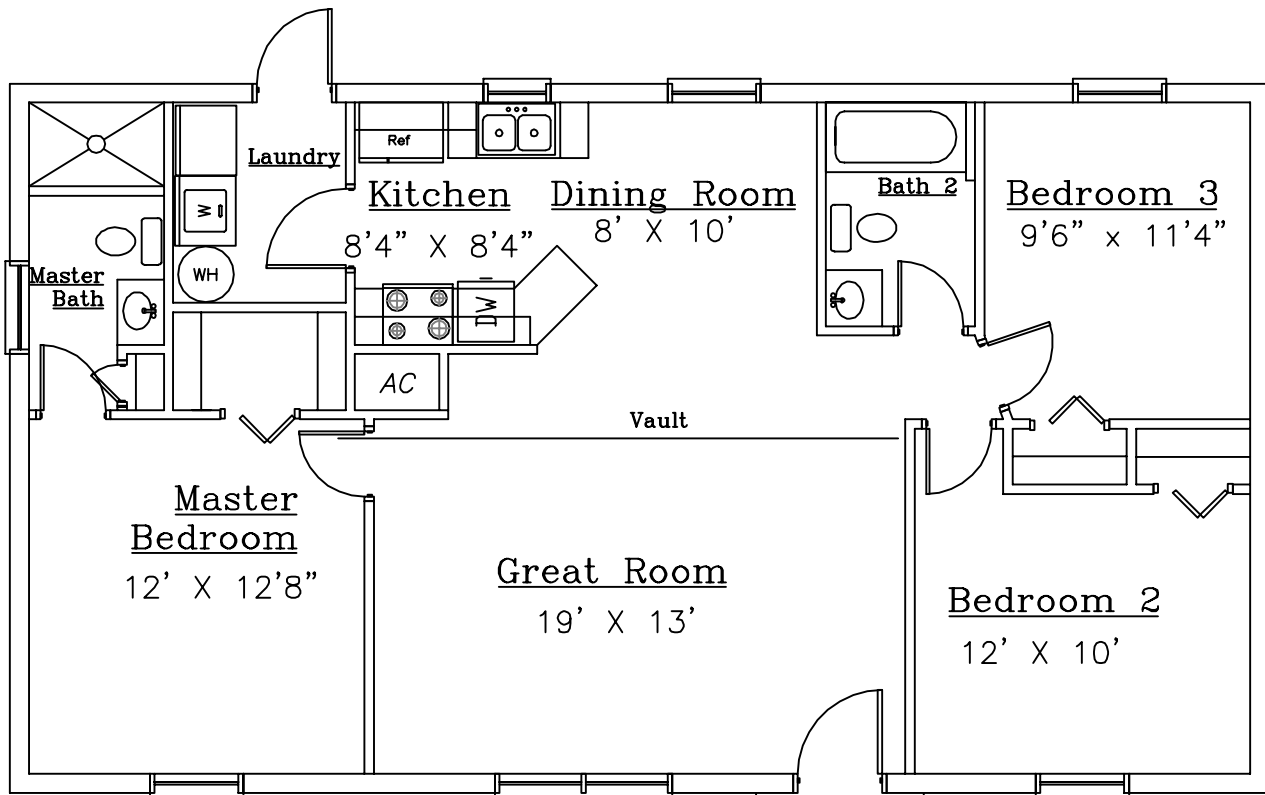

# The Pasco

**ROOM DIMENSIONS ARE APPROXIMATE**

Living .....	1,140
Entry .....	30
<b>Total</b>	<b>1,170</b>

**HOUSE CRAFT HOMES, L.L.C.**

12501 U.S. HIWAY 441, ALACHUA, FL. 32615  
 PHONE 386-462-5323 FAX 386-462-1509 CRC 058087